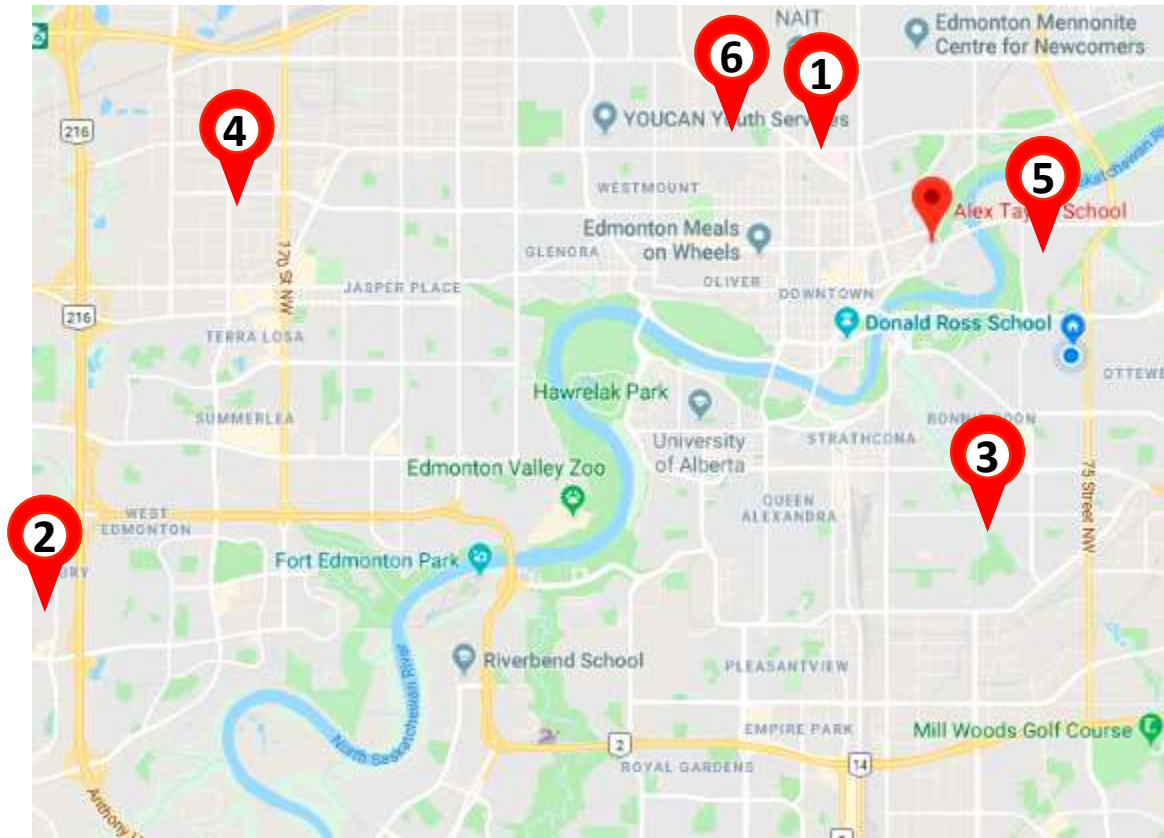

## **Share your helping hands!**

- Clean, pack and just generally help!
- Packing days: October 19 and October 24

## Pack a Purse Drop-off Locations September 3 – 30, 2019

Location	Address	Hours
1. the Nook	10153 - 97 street	Mon to Fri - 7:00am - 9:00pm Sat - 9:00am - 3:00pm
2. Eye Nine Optometry	19918 Lessard Road	Wed, Thu - 11:00am - 8:00pm Sat - 9:00am - 3:00pm
3. Bear's Auto Repair Inc	5925 - 91 street	Mon to Fri - 8:00am - 5:00pm
4. South East Edmonton Senior's Association	9350 - 82 street	Mon to Fri - 8:30am - 8:30pm Fri - 8:30am - 4:30pm
5. Westend Seniors Activity Centre	9629 - 176 street	Mon to Wed - 9:00am - 4:00pm Tue - 9:00am - 8:00pm Fri - 9:00am - 4:00pm
6. Kingsway Garden Mall <b>DROP OFF until Oct 11</b>	109 street and Princess Elizabeth Ave	Mon to Fri - 10:00am - 9:00pm Sat - 9:30am - 6:00pm Sun - 11:00am - 5:00pm